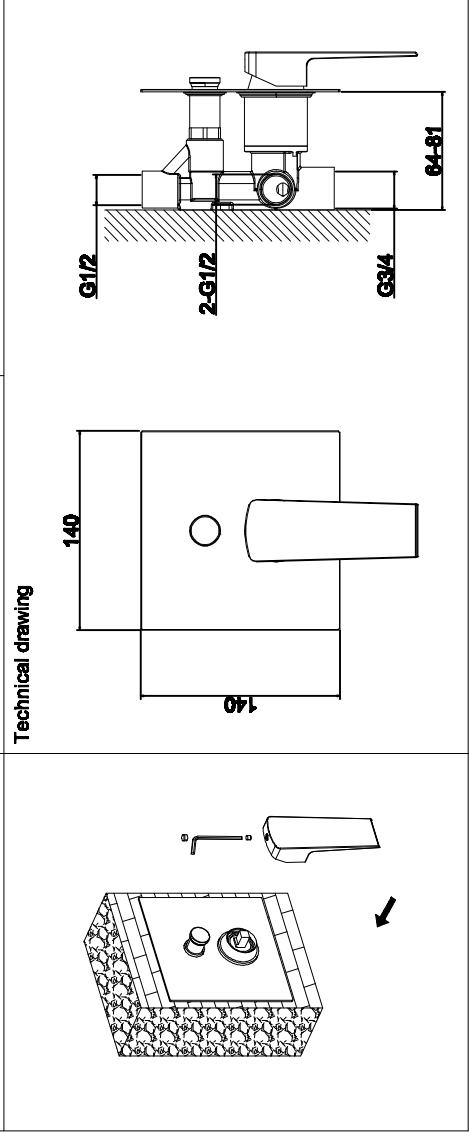

**Single lever shower mixer
Art NO:ARL-BASM-CRM
Installation**

Explosion drawing